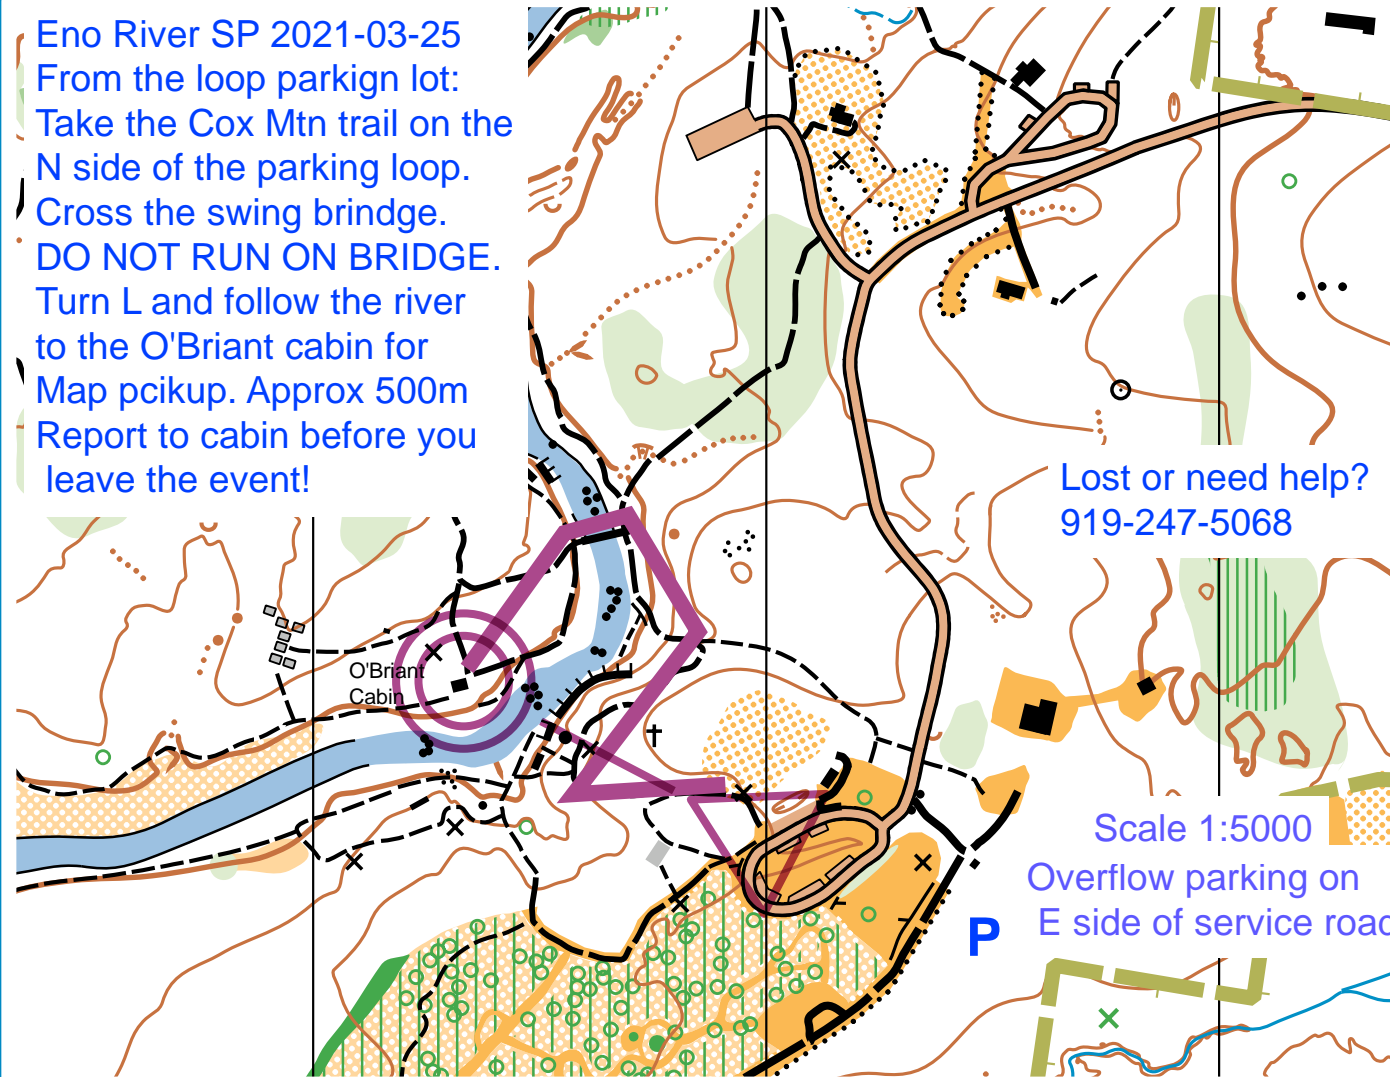

Eno River SP 2021-03-25
From the loop parkign lot:
Take the Cox Mtn trail on the
N side of the parking loop.
Cross the swing brindge.
DO NOT RUN ON BRIDGE.
Turn L and follow the river
to the O'Briant cabin for
Map pcikup. Approx 500m
Report to cabin before you
leave the event!

Lost or need help?
919-247-5068

Scale 1:5000

Overflow parking on
E side of service road